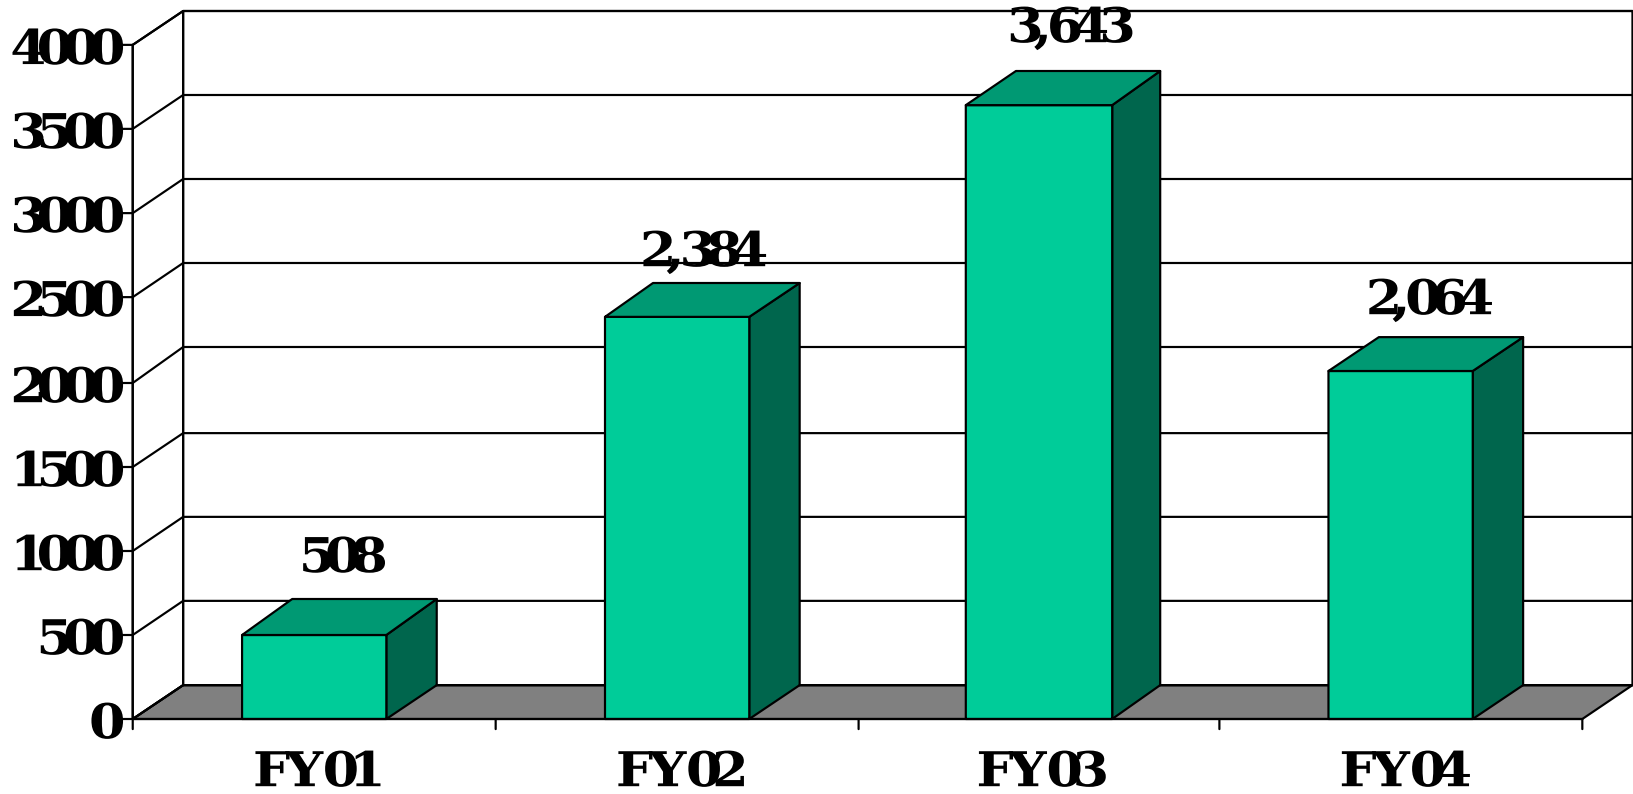

Small Arms Only Investigative Inquiries by FY

AMC LOGSA--Supporting Warfighters Global

FY 2004 Investigative Inquiries Metrics

Source	# SN Inquiries	# SN Matched	% Matched
CID	127	83	65
Individual Services Field Offices	710	611	86
ATF, FBI, Local Police	1,139	212	19
CIA, NSA	17	2	12
DIA	15	4	27
DOD	56	35	62
TOTAL	2,064	947	46